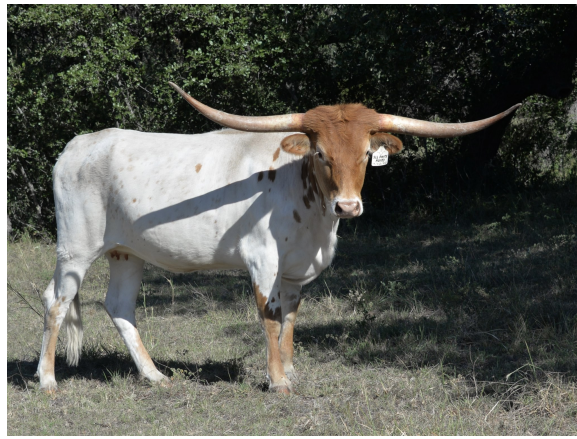

SLL PARTY HARDY

Date of Birth: 09/12/2022
Registration 1: CI339920
Sale Price: \$12,000.00
Breeder: DON BARTLETT
Owner: KDK LONGHORNS LLC

Courtesy of KDK Longhorns/Janet Harman and Kent Mayes

TTT: 60.5000 on 09/10/2024