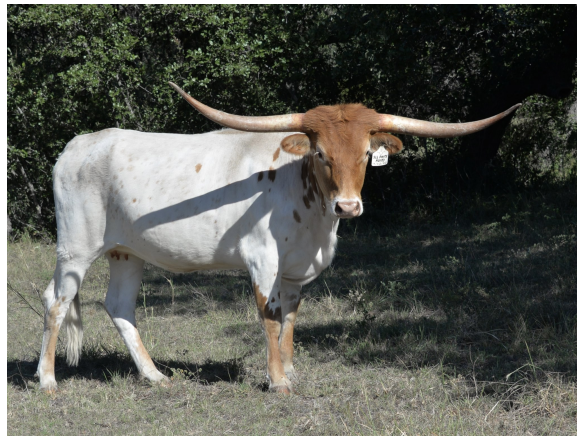

SLL PARTY HARDY

Date of Birth: 09/12/2022
Registration 1: CI339920
Sale Price: \$16,000.00
Breeder: DON BARTLETT
Owner: KDK LONGHORNS LLC

Courtesy of KDK Longhorns/Janet Harman and Kent Mayes

TTT: 64.8750 on 03/13/2025