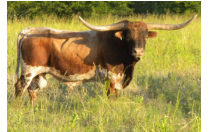

DIAMOND W PAY CASH