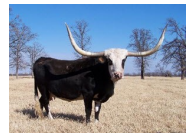

TTT: 81.1250 on 05/30/2024

DOODLEBUG TUFF CHEX

COWBOY TUFF CHEX

COWBOY CHEX

BL RIO CATCHIT

JP RIO GRANDE

BL RIO SWEETHART

BL COACH SWEETHEART

SUPER BOWL

UNCURLED

SAGE SHADOW FM138

DELTA TARI FM182

TOUCHDOWN OF RM

TARI'S TREASURE BL991

LM PRINCESS ATTA

3S TARI'S TD