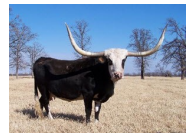

Exciting young cow out of one of our favorite longhorns, ~95" ttt 3S Tari's TD. Powerful pedigree with multiple 80-100" ancestors in her lineage. She'll be fun to watch mature over the next several years.

SUPER BOWL

UNCURLED

SAGE SHADOW FM138

DELTA TARI FM182

TOUCHDOWN OF RM

TARI'S TREASURE BL991

LM PRINCESS ATTA

3S TARI'S TD